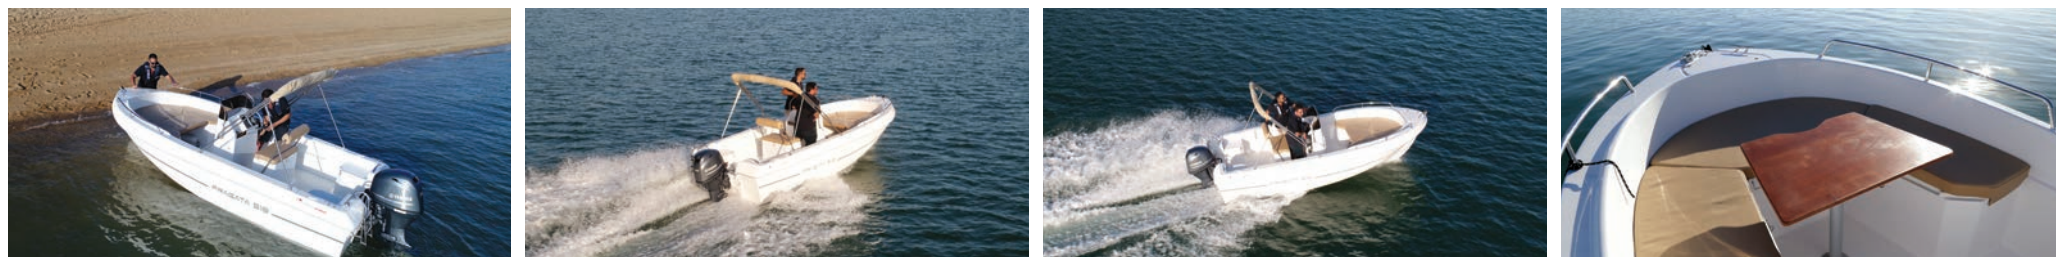

POLIVALENCIA TOTAL - PESCA - RECREIO - MARITIMO TURISTICA

6,70m
 2,35m
 13
 150 hp
 C - D
 980kg

TOTAL VERSATILITY - FISHING - SPORTS - TOURISM

Serie Open / Series Open

H-510 FRAGATA

580 - OPEN

 5,05m
  2,05m
  5
  80 hp
  C - D
  600kg